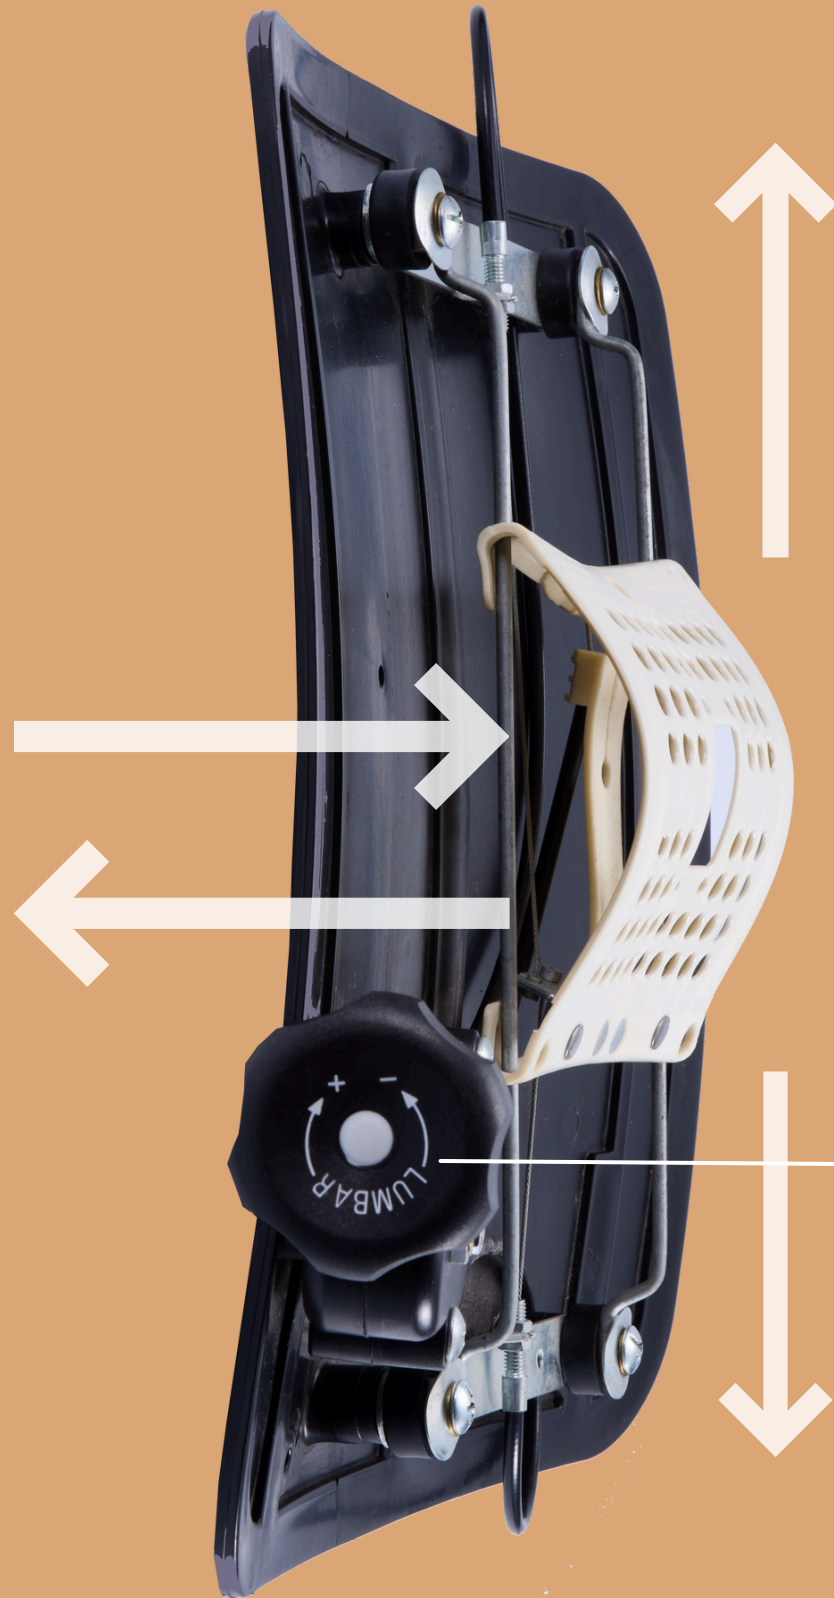

- **PU Foam**
- 47 x 38 x 9 cm (length x width x thickness)
- Weight: 1.98 KGS
- Outer lining: Polyurethane 100%

ADJUSTABLE
LUMBAR
SUPPORT
CUSHIONS

RS-182

RISING STAR TOP CO., LTD

About RS-182 Lubar Support Mechainsms

- 4 Way Adjustment (In, Out , Up, Down)
- One Dual-Use Knob Controls 4 directions
In & Out: 25 mm
Up & Down: 70 mm
- Mechanisms Patented in US